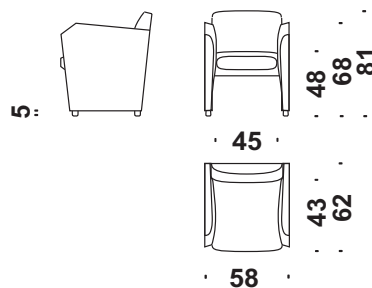

Cod. 050

Boardroom sedia

Boardroom chair
Boardroom Stuhl
Boardroom chaise