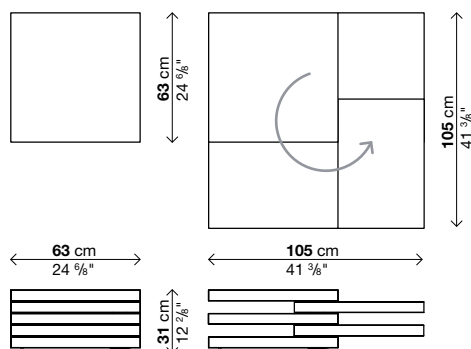

Rotor

Designed by Luciano Bertoncini

An occasional table for the day area which changes shape, thanks to mobile surfaces that create continuously changing lines. The upper and lower top are fixed while the three middle tops can rotate 360°, providing various options with regard to surfaces and use.

Finishes for tops:

- Wengé stained Oak
- Grey Oak
- Ebony
- White laminate
- Anthracite grey laminate
- Black laminate
- Red laminate (colour reference "red polyurethane PO2")
- Beige laminate
- Lacquered gloss white Ral 9010 (LL1)
- Lacquered gloss red Ral 3003 (LL2)
- Lacquered gloss anthracite grey Ral 7016 (LL3)
- Lacquered gloss black Ral 9005
- Lacquered matt white Ral 9010
- Lacquered matt red Ral 3003
- Lacquered matt anthracite grey Ral 7016
- Lacquered matt black Ral 9005

Code	Finish	Vol.
25ROT01	laminate	0.20
	wood	
	matt lacquer	
	gloss lacquer	

Nr. packages 1

! Important: matt or gloss black lacquer may show slight imperfections due to the nature of the colour. These imperfections, however, are always in compliance with the accepted standards of quality.