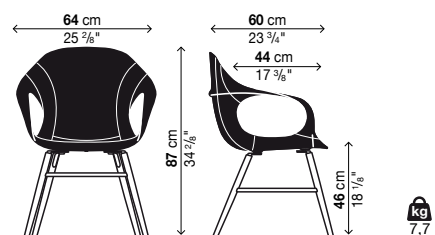

<b>05ELE81</b>	“full-grain” hide	beech wood lacquered wood	0.36
----------------	-------------------	------------------------------	------

1 armchair in each package