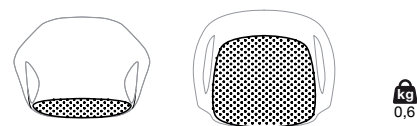

Elephant

Neuland Industriedesign

Generous and light, accommodating and dynamic, the Elephant chair marks a working partnership between Neuland studio and Kristalia. The basic version is available in hard polyurethane in various colours, with a 4-leg base or slide base with a chrome or satin finish, or in the same colour lacquer.

Metal finish:

- Polished chrome steel
- Satin-finish chrome steel
- Steel with lacquer in a colour to match the seat

Body finish:

- White polyurethane (PO1)
- Black polyurethane (PO3)
- Beige polyurethane (PO4)
- Terracotta brown polyurethane (PO6)
- Brown polyurethane (PO7)
- Olive green polyurethane (PO8)

Suitable for outdoor use (painted version).

Armchair with legs

Code	Body	Metal finish	Vol.
05ELE11	polyurethane	lacquered steel	0.39
		polished chrome steel	
		satin steel	

1 armchair in each package

Armchair on a slide frame

Code	Body	Metal finish	Vol.
05ELE12	polyurethane	lacquered steel	0.39
		polished chrome steel	
		satin steel	

1 armchair in each package

Optionals

Code	Description	Vol.²
20ELE01	Black 007 fabric SCUBA (Kvadrat®)	0.02
	Beige 002 fabric SCUBA (Kvadrat®)	
	Terracotta brown 023 fabric SCUBA (Kvadrat®)	
	Brown 025 fabric SCUBA (Kvadrat®)	
	Olive green 012 fabric SCUBA (Kvadrat®)	

1 cushion in each package

SEATS CAN BE DELIVERED READY-TO-ASSEMBLE ON REQUEST:

- (V. m³)
- x 4 = 0,25
- x 4 = 0,19
- x 4 = 0,25

Elephant in hide

Neuland Industriedesign

The padded version with cold-foamed polyurethane cushions upholstered in hide is even more refined and comfortable, with handcrafted stitching, which recalls the backbone of an elephant, adding a further touch of natural prestige to the concept of this chair.

Metal finish:

- Polished chrome steel
- Satin-finish chrome steel
- Steel with white lacquer
- Steel with black lacquer

Finish of cover:

- Hide (C1 → C12)
- “Full-grain” hide (natural or black)

Armchair with legs

Code	Upholstery for body	Metal finish	Vol.
05ELE01	hide C1 → C12	lacquered steel	0.39
		polished chrome steel	
		satin steel	
05ELE01	“full-grain” hide	lacquered steel	0.39
		polished chrome steel	
		satin steel	

1 armchair in each package

Armchair on a slide frame

Code	Upholstery for body	Metal finish	Vol.
05ELE02	hide C1 → C12	lacquered steel	0.39
		polished chrome steel	
		satin steel	
05ELE02	“full-grain” hide	lacquered steel	0.39
		polished chrome steel	
		satin steel	

1 armchair in each package