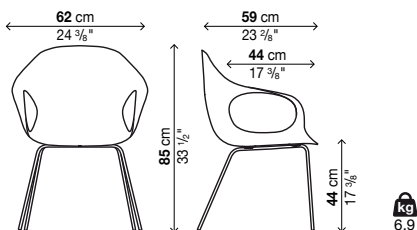

Elephant

Neuland Industriedesign

Generous and light, accommodating and dynamic, the Elephant chair marks a working partnership between Neuland studio and Kristalia. The basic version is available in hard polyurethane in various colours, with a 4-leg base or slide base with a chrome or satin finish, or in the same colour lacquer.

Metal finish:

- Polished chrome steel
- Satin-finish chrome steel
- Steel with lacquer in a colour to match the seat

Body finish:

- White polyurethane (PO1)
- Black polyurethane (PO3)
- Beige polyurethane (PO4)
- Terracotta brown polyurethane (PO6)
- Brown polyurethane (PO7)
- Olive green polyurethane (PO8)

Suitable for outdoor use (painted version).

Armchair with legs

Code	Body	Metal finish	Vol.
05ELE11	polyurethane	lacquered steel	0.39
		polished chrome steel	
		satin steel	

1 armchair in each package

Armchair on a slide frame

Code	Body	Metal finish	Vol.
05ELE12	polyurethane	lacquered steel	0.39
		polished chrome steel	
		satin steel	

1 armchair in each package

Optionals

Code	Description	Vol.²
20ELE01	Black 007 fabric SCUBA (Kvadrat®)	0.02
	Beige 002 fabric SCUBA (Kvadrat®)	
	Terracotta brown 023 fabric SCUBA (Kvadrat®)	
	Brown 025 fabric SCUBA (Kvadrat®)	
	Olive green 012 fabric SCUBA (Kvadrat®)	

1 cushion in each package

SEATS CAN BE DELIVERED READY-TO-ASSEMBLE ON REQUEST:

- (V. m³)
- x 4 = 0,25
- x 4 = 0,19
- x 4 = 0,25

Elephant in hide

Neuland Industriedesign

The padded version with cold-foamed polyurethane cushions upholstered in hide is even more refined and comfortable, with handcrafted stitching, which recalls the backbone of an elephant, adding a further touch of natural prestige to the concept of this chair.

Metal finish:

- Polished chrome steel
- Satin-finish chrome steel
- Steel with white lacquer
- Steel with black lacquer

Finish of cover:

- Hide (C1 → C12)
- “Full-grain” hide (natural or black)

Armchair with legs

Code	Upholstery for body	Metal finish	Vol.
05ELE01	hide C1 → C12	lacquered steel	0.39
		polished chrome steel	
		satin steel	
05ELE01	“full-grain” hide	lacquered steel	0.39
		polished chrome steel	
		satin steel	

1 armchair in each package

Armchair on a slide frame

Code	Upholstery for body	Metal finish	Vol.
05ELE02	hide C1 → C12	lacquered steel	0.39
		polished chrome steel	
		satin steel	
05ELE02	“full-grain” hide	lacquered steel	0.39
		polished chrome steel	
		satin steel	

1 armchair in each package