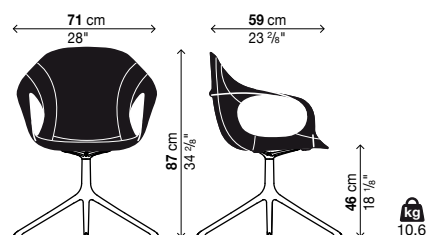

Elephant on trestle

Neuland Industriedesign

2011 sees the new version of Elephant with polished or painted die-cast aluminium swivel base.

Metal finish:

Polished aluminium

Aluminium with lacquer in a colour to match the seat

Body finish:

White polyurethane (PO1)

Black polyurethane (PO3)

Beige polyurethane (PO4)

Terracotta brown polyurethane (PO6)

Brown polyurethane (PO7)

Olive green polyurethane (PO8)

Code	Body	Metal finish	Vol.
05ELE72	polyurethane	polished aluminium	0.47
		Aluminium with lacquer	

1 armchair in each package

Removable cushion

Code	Description	Vol.
20ELE01	Black 007 fabric SCUBA (Kvadrat®)	0.02
	Beige 002 fabric SCUBA (Kvadrat®)	
	Terracotta brown 023 fabric SCUBA (Kvadrat®)	
	Brown 025 fabric SCUBA (Kvadrat®)	
	Olive green 012 fabric SCUBA (Kvadrat®)	

1 cushion in each package

SEATS CAN BE DELIVERED READY-TO-ASSEMBLE ON REQUEST:

Elephant in hide on trestle

Neuland Industriedesign

The padded version with cold-foamed polyurethane cushions upholstered in hide is even more refined and comfortable, with handcrafted stitching, which recalls the backbone of an elephant, adding a further touch of natural prestige to the concept of this chair.

Metal finish:

Polished aluminium

Aluminium with white lacquer

Aluminium with black lacquer

Finish of cover:

Hide (C1 → C12)

“Full-grain” hide (natural or black)

Code	Upholstery for body	Metal finish	Vol.
05ELE71	hide C1 → C12	polished aluminium	0.47
		Aluminium with lacquer	

05ELE71	“full-grain” hide	polished aluminium	0.47
		Aluminium with lacquer	

1 armchair in each package