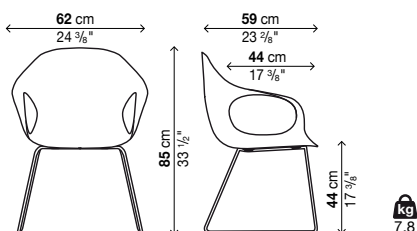

Elephant

Neuland Industriedesign

Generous and light, accommodating and dynamic, the Elephant chair marks a working partnership between Neuland studio and Kristalia. The basic version is available in hard polyurethane in various colours, with a 4-leg base or slide base with a chrome or satin finish, or in the same colour lacquer.

Metal finish:

- Polished chrome steel
- Satin-finish chrome steel
- Steel with lacquer in a colour to match the seat

Body finish:

- White polyurethane (PO1)
- Black polyurethane (PO3)
- Beige polyurethane (PO4)
- Terracotta brown polyurethane (PO6)
- Brown polyurethane (PO7)
- Olive green polyurethane (PO8)

Suitable for outdoor use (painted version).

Armchair with legs

Code	Body	Metal finish	Vol.
05ELE11	polyurethane	lacquered steel	0.39
		polished chrome steel	
		satin steel	

1 armchair in each package

Armchair on a slide frame

Code	Body	Metal finish	Vol.
05ELE12	polyurethane	lacquered steel	0.39
		polished chrome steel	
		satin steel	

1 armchair in each package

Optionals

Code	Description	Vol.²
20ELE01	Black 007 fabric SCUBA (Kvadrat®)	0.02
	Beige 002 fabric SCUBA (Kvadrat®)	
	Terracotta brown 023 fabric SCUBA (Kvadrat®)	
	Brown 025 fabric SCUBA (Kvadrat®)	
	Olive green 012 fabric SCUBA (Kvadrat®)	

1 cushion in each package

SEATS CAN BE DELIVERED READY-TO-ASSEMBLE ON REQUEST:

- (V. m³)
- x 4 = 0,25
- x 4 = 0,19
- x 4 = 0,25

Elephant in hide

Neuland Industriedesign

The padded version with cold-foamed polyurethane cushions upholstered in hide is even more refined and comfortable, with handcrafted stitching, which recalls the backbone of an elephant, adding a further touch of natural prestige to the concept of this chair.

Metal finish:

- Polished chrome steel
- Satin-finish chrome steel
- Steel with white lacquer
- Steel with black lacquer

Finish of cover:

- Hide (C1 → C12)
- “Full-grain” hide (natural or black)

Armchair with legs

Code	Upholstery for body	Metal finish	Vol.
05ELE01	hide C1 → C12	lacquered steel	0.39
		polished chrome steel	
		satin steel	
05ELE01	“full-grain” hide	lacquered steel	0.39
		polished chrome steel	
		satin steel	

1 armchair in each package

Armchair on a slide frame

Code	Upholstery for body	Metal finish	Vol.
05ELE02	hide C1 → C12	lacquered steel	0.39
		polished chrome steel	
		satin steel	
05ELE02	“full-grain” hide	lacquered steel	0.39
		polished chrome steel	
		satin steel	

1 armchair in each package