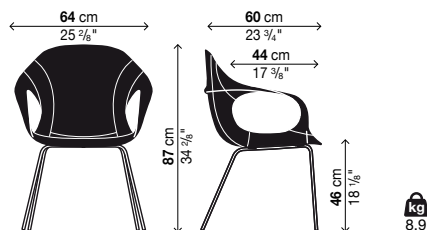

Elephant

Neuland Industriedesign

Generous and light, accommodating and dynamic, the Elephant chair marks a working partnership between Neuland studio and Kristalia. The basic version is available in hard polyurethane in various colours, with a 4-leg base or slide base with a chrome or satin finish, or in the same colour lacquer.

Metal finish:

- Polished chrome steel
- Satin-finish chrome steel
- Steel with lacquer in a colour to match the seat

Body finish:

- White polyurethane (PO1)
- Black polyurethane (PO3)
- Beige polyurethane (PO4)
- Terracotta brown polyurethane (PO6)
- Brown polyurethane (PO7)
- Olive green polyurethane (PO8)

Suitable for outdoor use (painted version).

Armchair with legs

Code	Body	Metal finish	Vol.
05ELE11	polyurethane	lacquered steel	0.39
		polished chrome steel	
		satin steel	

1 armchair in each package

Armchair on a slide frame

Code	Body	Metal finish	Vol.
05ELE12	polyurethane	lacquered steel	0.39
		polished chrome steel	
		satin steel	

1 armchair in each package

Optionals

Code	Description	Vol.²
20ELE01	Black 007 fabric SCUBA (Kvadrat®)	0.02
	Beige 002 fabric SCUBA (Kvadrat®)	
	Terracotta brown 023 fabric SCUBA (Kvadrat®)	
	Brown 025 fabric SCUBA (Kvadrat®)	
	Olive green 012 fabric SCUBA (Kvadrat®)	

1 cushion in each package

SEATS CAN BE DELIVERED READY-TO-ASSEMBLE ON REQUEST:

- (V. m³)
- x 4 = 0,25
- x 4 = 0,19
- x 4 = 0,25

Elephant in hide

Neuland Industriedesign

The padded version with cold-foamed polyurethane cushions upholstered in hide is even more refined and comfortable, with handcrafted stitching, which recalls the backbone of an elephant, adding a further touch of natural prestige to the concept of this chair.

Metal finish:

- Polished chrome steel
- Satin-finish chrome steel
- Steel with white lacquer
- Steel with black lacquer

Finish of cover: