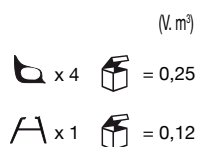

SEATS CAN BE DELIVERED READY-TO-ASSEMBLE ON REQUEST: