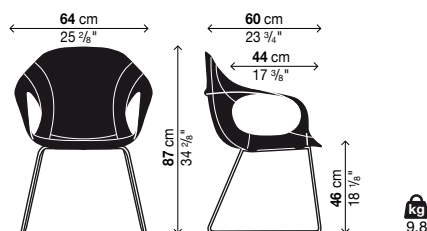

Elephant

Neuland Industriedesign

Generous and light, accommodating and dynamic, the Elephant chair marks a working partnership between Neuland studio and Kristalia. The basic version is available in hard polyurethane in various colours, with a 4-leg base or slide base with a chrome or satin finish, or in the same colour lacquer.

Metal finish:

- Polished chrome steel
- Satin-finish chrome steel
- Steel with lacquer in a colour to match the seat

Body finish:

- White polyurethane (PO1)
- Black polyurethane (PO3)
- Beige polyurethane (PO4)
- Terracotta brown polyurethane (PO6)
- Brown polyurethane (PO7)
- Olive green polyurethane (PO8)

Suitable for outdoor use (painted version).

Armchair with legs

Code	Body	Metal finish	Vol.
05ELE11	polyurethane	lacquered steel	0.39
		polished chrome steel	
		satin steel	

1 armchair in each package

Armchair on a slide frame

Code	Body	Metal finish	Vol.
05ELE12	polyurethane	lacquered steel	0.39
		polished chrome steel	
		satin steel	

1 armchair in each package

Optionals

Code	Description	Vol.²
20ELE01	Black 007 fabric SCUBA (Kvadrat®)	0.02
	Beige 002 fabric SCUBA (Kvadrat®)	
	Terracotta brown 023 fabric SCUBA (Kvadrat®)	
	Brown 025 fabric SCUBA (Kvadrat®)	
	Olive green 012 fabric SCUBA (Kvadrat®)	

1 cushion in each package

SEATS CAN BE DELIVERED READY-TO-ASSEMBLE ON REQUEST:

- (V. m³)
- x 4 = 0,25
- x 4 = 0,19
- x 4 = 0,25

Elephant in hide

Neuland Industriedesign

The padded version with cold-foamed polyurethane cushions upholstered in hide is even more refined and comfortable, with handcrafted stitching, which recalls the backbone of an elephant, adding a further touch of natural prestige to the concept of this chair.

Metal finish:

- Polished chrome steel
- Satin-finish chrome steel
- Steel with white lacquer
- Steel with black lacquer

Finish of cover: