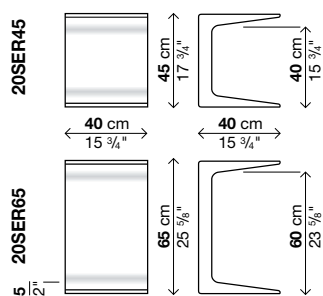

Body finish:

White polyurethane (PO1)

Red polyurethane (PO2)

Black polyurethane (PO3)

Code	Height (cm.)	Vol.
20SER45	45	0.12
20SER65	65	0.16

Nr. packages 1

Finishes

Finiture poliuretano