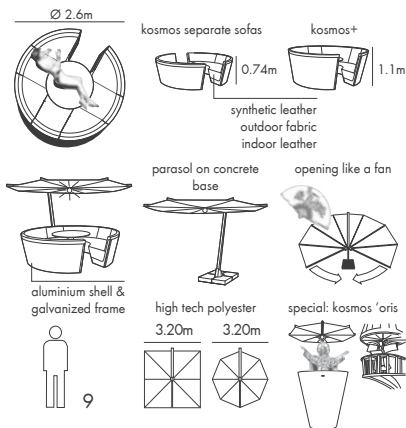

n° 16 kosmos

Talk, eat, siesta

Kosmos is a table-seating combination with a lounging function and can be used indoors and outdoors. It has a round shape in which you can sit or relax, with the added bonus of a table. At its lowest position and with the cushion, it offers a completely flat surface transforming *kosmos* into a giant lounger. Options such as the parasol, light and dimmer transform *kosmos* into a real oasis of rest.

© design by Dirk Wynants, 2008

1.

2.

3.

4.

5.

1 opens like a fan
2 table converts into lounge bed
3 easy entrance
4 outdoor textile
5 kosmos parasol on concrete foot

- 1 | *thöny-projekt, wörthersee*
2 | *kosmos by night*
3 | *magnet closing system*
4 | *kosmos high version for extra privacy*