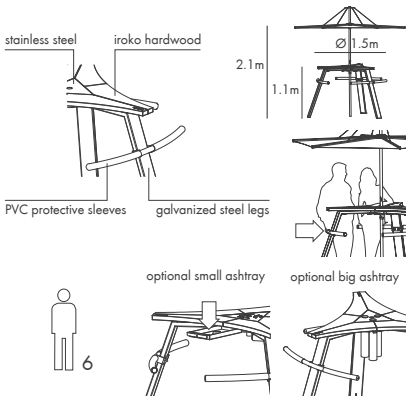

Ceci n'est pas une table

Abachus is a high table with a little extra: while standing, you can lean against one of its six arms, providing the minimal comfort you need to honor Bacchus (god of the wine) with friends. The optional integrated (small of big) ashtray prevents the floor to become one.

© design by Dirk Wynants, 2009