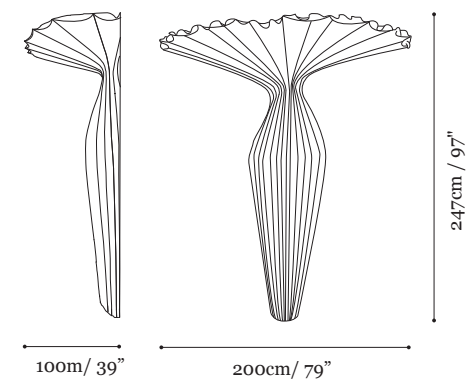

120 V Model
CFL Screw-in 9 x23 bulbs
UL Certified

Package volume
262cm L, 218cm W, 118cm H
103" L, 86" W, 46"H

Package Weight
112kg/ 247lb

Dimensions

Evening Glory 100

Wall Fixture

Highly stylized organic forms are the source of inspiration for Morning Glory collection. Many of the pieces are distinct, featuring exotic creatures and flowers. The designs are whimsical yet always elegant and include some of Aqua Creations' best-selling products.

Dimensions