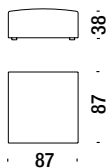

Block Seat pouf 87x87

Block Seat stool 87x87 - Block Seat Hocker 87x87 - Block Seat pouf 87x87

0,4 m³ 18 Kg

017

Block Seat cuscino bracciolo 55x36 elemento

Block Seat arm cushion element 55x36 - Block Seat Kissen Armlehne 55x36 element - Block Seat coussin accoudoir element 55x36

0,5 Kg

0K5