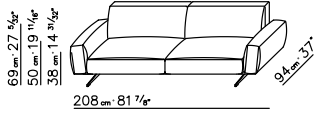

SOFT DREAM / DIVANI / DIVANI COMPONIBILI | SOFAS / SECTIONAL SOFAS

STRUTTURA in metallo

TELAIO SEDUTA in metallo rivestito in cuoio con materassino in poliuretano.

BRACCIOLI E SCHIENALE in poliuretano stampato, dacron e piuma con inserto in metallo.

CUSCINI SEDUTA in piuma con inserto in materiale indeformabile o in poliuretano e dacron. CUSHIONS (on request at extra cost)

CUSCINETTI in piuma (su richiesta con supplemento di prezzo)

RIVESTIMENTO in tessuto o pelle sfoderabili

FRAME metal seat upholstered in leather with polyurethane mattress.

ARMS AND BACK polyurethane molded foam and dacron with metal insert.

CUSHION-filled with a resilient inner core or insert in polyurethane and dacron.

CUSHIONS (on request at extra cost)

COVERED in fabric or leather covers

15G03