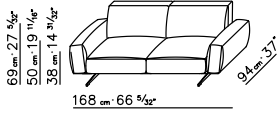

SOFT DREAM / DIVANI / DIVANI COMPONIBILI | SOFAS / SECTIONAL SOFAS

STRUTTURA in metallo

TELAIO SEDUTA in metallo rivestito in cuoio con materassino in poliuretano.

BRACCIOLI E SCHIENALE in poliuretano stampato, dacron e piuma con inserto in metallo.

CUSCINI SEDUTA in piuma con inserto in materiale indeformabile o in poliuretano e dacron. CUSHIONS (on request at extra cost)

CUSCINETTI in piuma (su richiesta con supplemento di prezzo)

RIVESTIMENTO in tessuto o pelle sfoderabili

FRAME metal seat upholstered in leather with polyurethane mattress.

ARMS AND BACK polyurethane molded foam and dacron with metal insert.

CUSHION-filled with a resilient inner core or insert in polyurethane and dacron.

CUSHIONS (on request at extra cost)

COVERED in fabric or leather covers

15G02