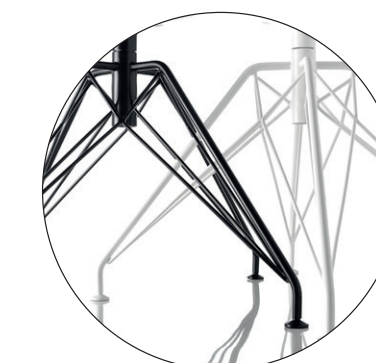

## FLOW ARMCHAIR

**CENTRAL LEG BASE**  
L60 D56 H78  
seat H46 cm

**4-LEGGED OAK BASE**  
L60 D56 H78  
seat H46 cm

The **bases** are supplied in the **same** colour of the shell available for Flow Chair and Flow Slim.

**Outdoor use**  
Upon request, availability of outdoor versions with a 4-legged or a sled base in white, or graphite grey.

VN 4-LEGGED OAK BASE

5-POINT STAR BASE

4-LEGGED OAK BASE

LEM 4-LEGGED BASE

VN 4-LEGGED STEEL BASE

# flow collection

by J.M. Massaud

The versatile family of the Flow seatings, designed by **Jean Marie Massaud**, offers a wide range of bases, shells, finishes, and upholsteries.

flowchair | flowslim

A family of seatings of great impact and comfort. Designed for the **home**, the **office** and the **community** areas.