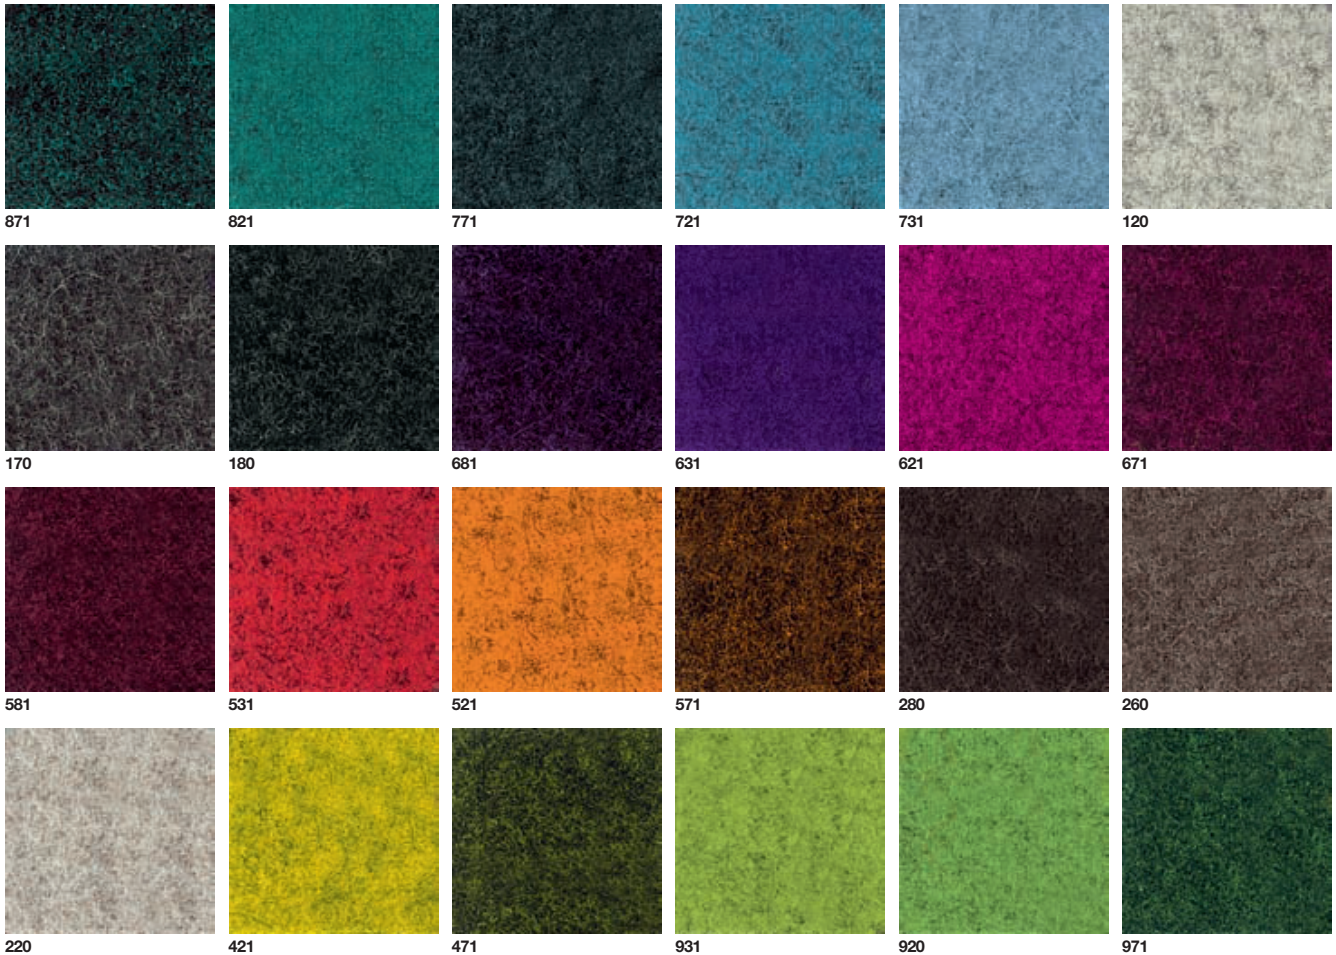

Finishes

Finiture tessuto "Divina Melange 2"

"Divina Melange 2" fabric finishes / Ausführungen Stoff "Divina Melange 2" / Acabados Tejido "Divina Melange 2" / Tissu "Divina Melange 2"

100% new wool

kvadrat