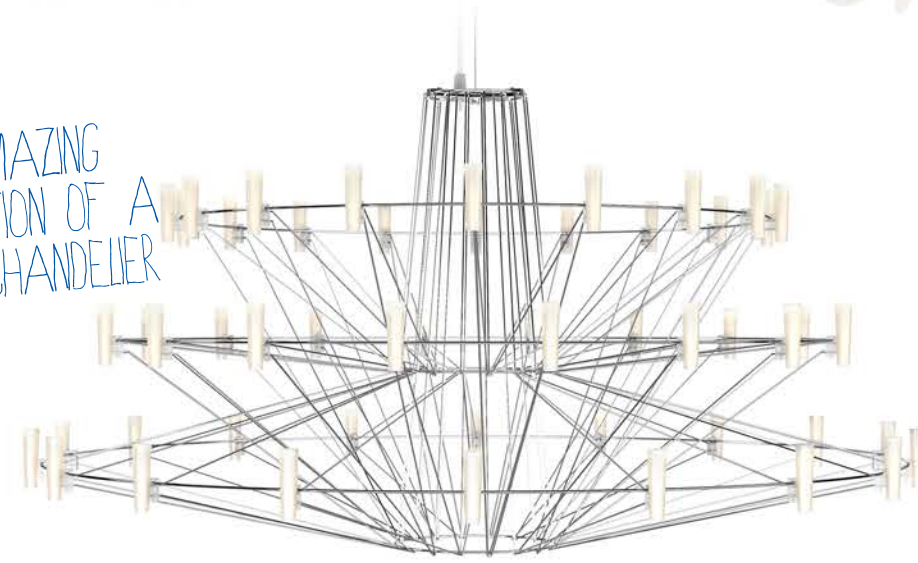

AN AMAZING
INTERPRETATION OF A
CLASSIC CHANDELIER

COPPÉLIA
SUSPENDED LAMP
by Arihiro Miyake