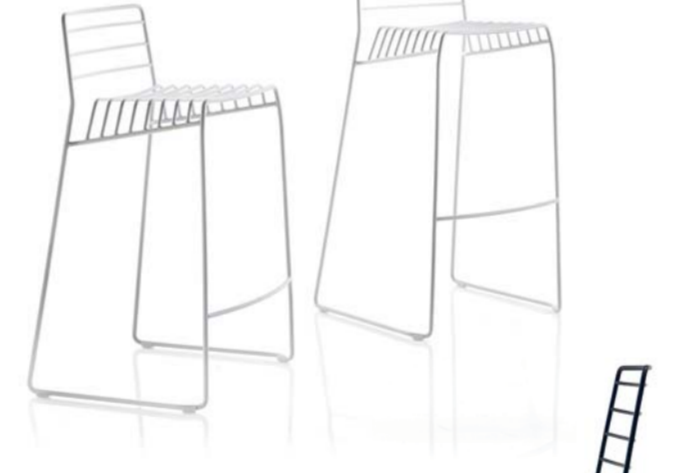

Park sgabello | stool

Park sedia | chair
design by Neuland Paster & Geldmacher