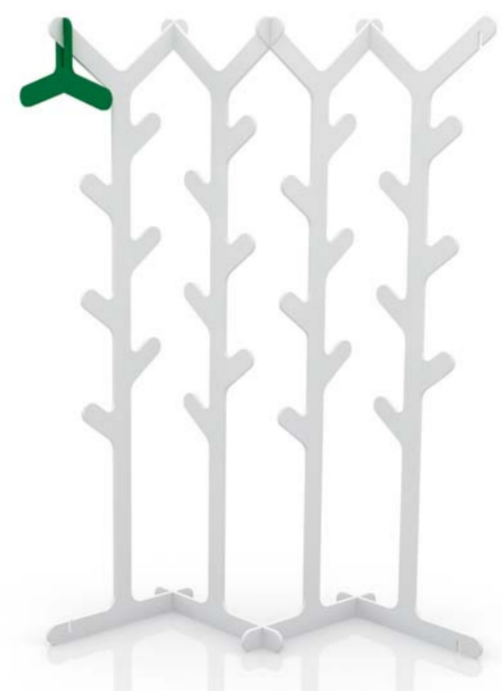

Liquorice mensola modulare | modular shelf
design by Alessandro Masturzo

Mori appendiabiti | coat stand
design by Christophe Moinat